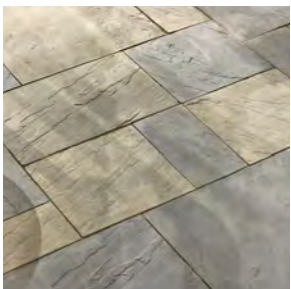

PAVERS

LATEST TEXTURES Slate, Sculpted, Beveled

BLU (slate)

FLAGSTONE (slate)

MISTA (multi-textured)

PERMEA (beveled)

VILLAGIO (beveled)

VILLAGIO GRANDE (beveled)

VICTORIEN PERMEABLE (smooth)

TRADITIONALS Smooth and /or Aged

ANTIKA (smooth and aged)

TRIAS (smooth and aged)

PARISIEN (smooth)

VICTORIEN (smooth)

LINEA (smooth)

SLABS
NATURAL TEXTURES